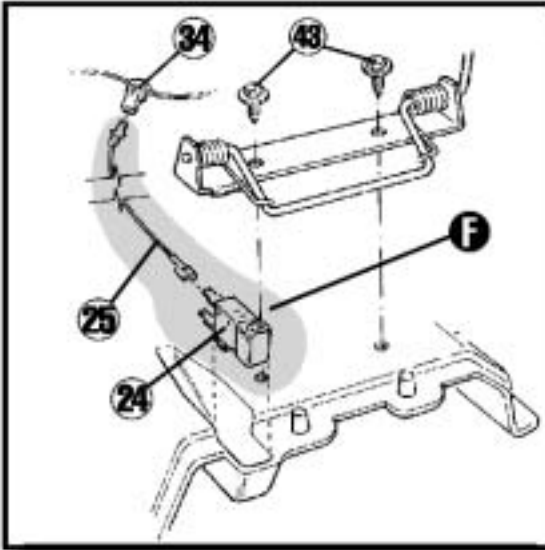

! WARNING: THE POWER MUST BE OFF, THE ROTOR FULLY STOPPED AND THE SPARK PLUG WIRE DISCONNECTED FROM THE SPARK PLUG BEFORE ANY SERVICE OR MAINTENANCE IS PERFORMED. PERSONAL INJURY MAY RESULT.

! DANGER: A SPECIAL CUT-OFF SWITCH DISABLES THE ENGINE WHEN THE BAGGER-BLOWER IS REMOVED FROM THE DECK. HOWEVER, THE ROTOR WILL SPIN IF YOU PULL THE CORD. THIS CAN CAUSE A VERY SERIOUS INJURY. DO NOT PULL THE CORD OR ATTEMPT TO START THE MACHINE WITHOUT FIRST INSTALLING THE BAGGER-BLOWER.

! CAUTION: OPERATE YOUR GAS ENGINE OUTDOORS, IN A WELL VENTILATED AREA. KEEP CHILDREN AND PETS AWAY FROM THIS POWER EQUIPMENT. SERIOUS INJURY OR DEATH CAN RESULT.

! WARNING: NEVER PUT YOUR HANDS, FACE OR CLOTHING INTO THE CHIPPER CONE OR OTHER INLETS WHEN THE ROTOR INSIDE IS STILL TURNING. KEEP YOUR FINGERS AND FACE OUT OF THE BAG, BLOWER AND VACUUM SNOOT WHEN THE ROTOR IS TURNING. SERIOUS PERSONAL INJURY MAY RESULT.

! ATTENTION: WEAR GOGGLES AND STURDY SHOES WHEN USING THIS MACHINE. HEARING PROTECTION ALSO ADVISED. SEE YOUR MANUAL FOR COMPLETE OPERATION AND SERVICE INSTRUCTIONS AND WARNINGS.

■ SERVICE KITS

SAFETY KILL SWITCH ASSEMBLY