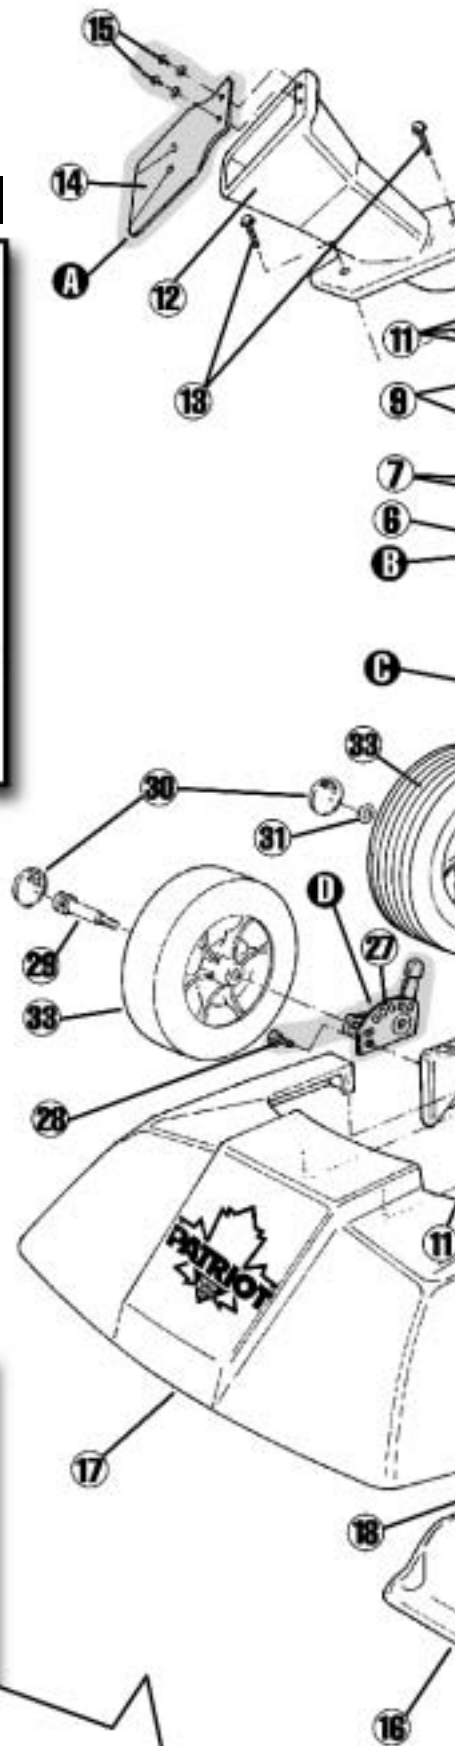

REAR VIEW OF DECK

PATRIOT MODEL
SERIAL #
Proudly manufactured in the USA by
The Patriot Company of Milwaukee, WI
Several patents pending.