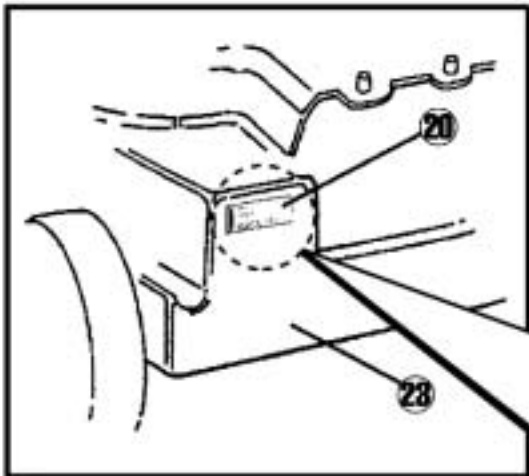

REAR VIEW OF DECK

PATRIOT MODEL
SERIAL #
Proudly manufactured in the USA by
The Patriot Company of Milwaukee, WI
Several patents pending.