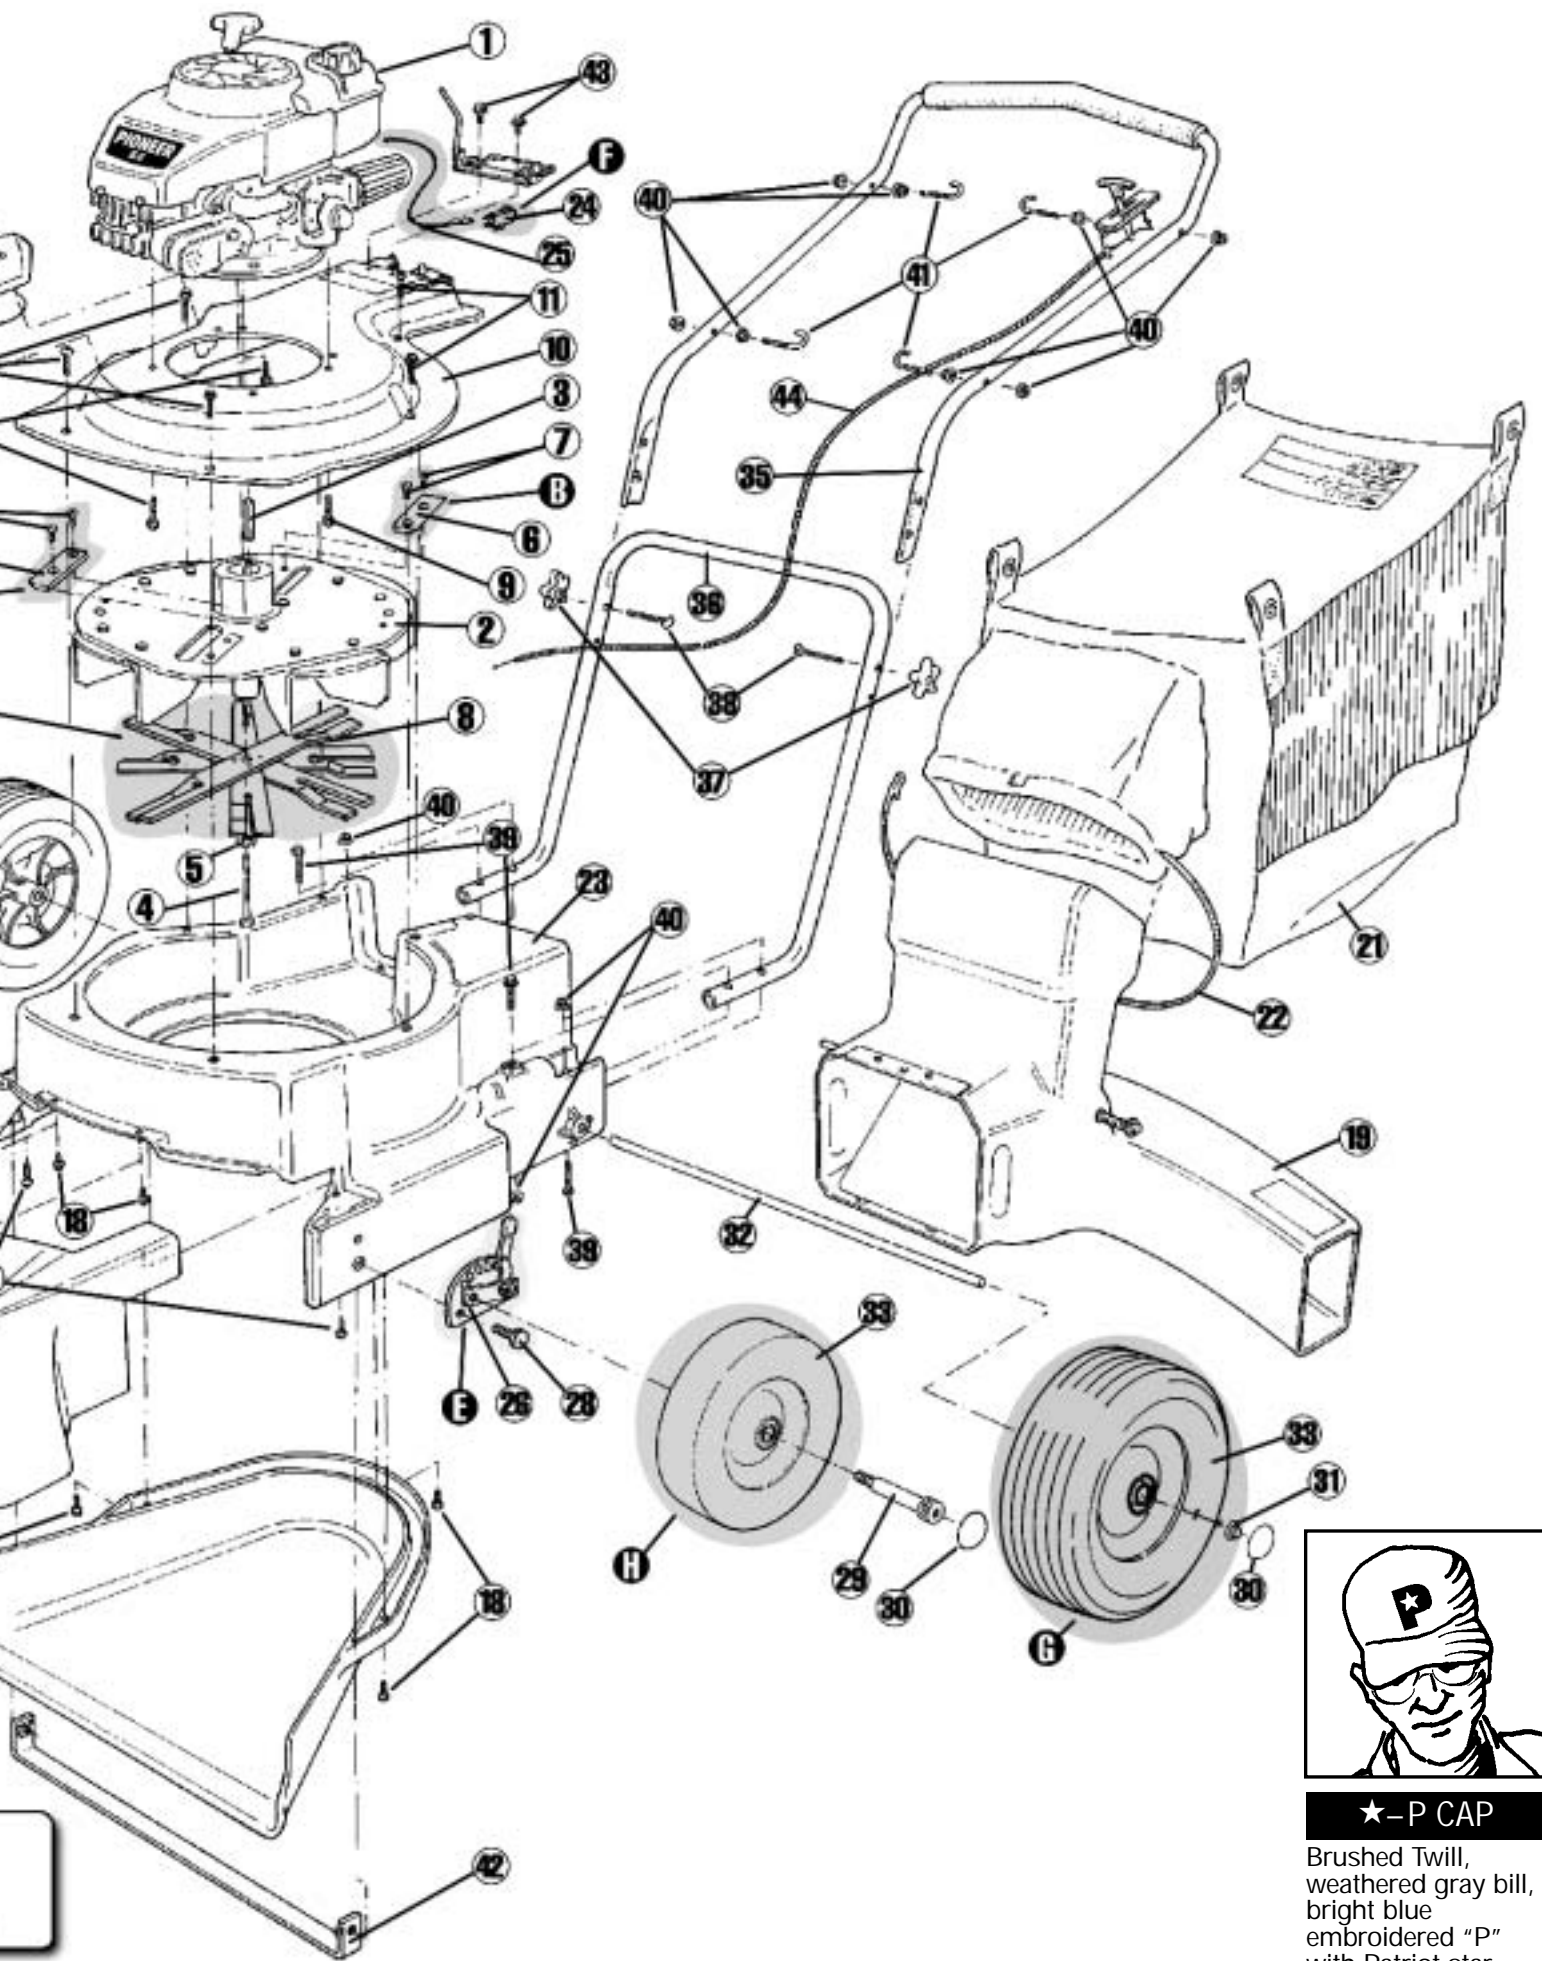

★-P CAP

Brushed Twill,
weathered gray bill,
bright blue
embroidered "P"
with Patriot star.
Made in USA.

The "Ill. #" refers to the numbered parts in the illustration. Use the "Part #" and the "Description" when ordering. "Qty." refers to the total number of each part the machine is built with.

Ill. #	Part #	Description	Qty.
1	825150005VC	Tecumseh 5HP Ultra Rem	1
1	825150006V	Tecumseh 6HP Ultra OHV Rem	1
2	325001165B	Rotor CBV	1
3	703100005	Square Key 1/4X1-7/8"	1
4	748500005	HHCS 3/8-24X3-1/2" Gr 8	1
5	716620005	LW 3/8"	1
6	810091215	Chipper Knife CBV 2" (See Service Kit B)	2
7	706850005	FHSCS 5/16-24X5/8"	4
8	140091225	Flail Blade (See Service Kit C)	4
9	743520005	HWHTCS 3/8-16X1" — Type 23	3
10	503001075B	Engine Mount Assm. CBV (Call Factory)	1
11	744520005	HHTFS 1/4X1-1/4" Type B	8
12	503001145A	Chipper Casting Assm	1
13	747520005	HWHTCS 5/16-18X1-1/2 — Type 232	
14	114001155	Chipper Casting Guard (See Service Kit A)	1
15	732220005B	Rivet 3/16x.625 (See Service Kit A)	2
16	503051115	Vac Tray – Black	1
17	538031105A	Snout Assm – Blue	1
18	766520005	HWHTFS 5/16X5/8" – Type B	5
19	500051055BB	Baffle Discharge Assm (Call Factory)	1
20	800070455	Serial Number Decal	1
21	800071065	4 Bushel Bag w/Dust Deflector	1
22	32" BCT	32" Black Cable Tie	1
23	832011045A	Xenoy Deck Assm w/serial tag	1
24	700251305	Pin Plunger Switch (See Service Kit F)	1
25	WIRE-CBV-B	Wire Harness (See Service Kit F)	1
26	801021235A	H/Adj Left 5 Pt (See Service Kit E)	1
27	801021345A	H/Adj Right 5 Pt (See Service Kit D)	1
28	753520005	HHCS 3/8-16X3/4" Gr5	2
29	756520005	HHSB 1/2X1-1/2"	2
30*	735050005	Hub Cap — Black – 2450/2460	4/2
31*	704900005	Push Nut — 1/2" or 5/8" – 2450/2460	2
32*	804001245	Axle — 1/2" or 5/8" – 2450/2460	1
33	734040005	Wheel 8" — Silver – 2450/2460	2/4
33	709040000	Wheel 10" — Silver (For CBV-2460)	4/2
34	WIRETAP	Wire Tap 1/4"	1
35	641051276A	Handle Bar Upper	1
36	641051255	Handle Bar Lower	1
37	705350005	5-Star Knob, 5/16-18	2
38	750020005	Curved Head Screw 5/16-18X2"	2
39	749020005	CS1/4-20X1-1/2" Gr 5	4
40	707320005	SFLN 1/4-20	12
41	757020005	J-Bolt 1/4-20X2-5/16"	4
42	601051855	Wheel Support Brkt	1
43	745520005	HHTFS 1/4x3/4" – Type B	2
44	800071295	Throttle Control (For CBV-2460)	1

SERVICE KITS

Service kits are packaged for convenience for all Patriot chipper-blower-vacs.

Ill. #	Part #	Description	Qty.
A	990001155	Chipper Casting Guard Kit, CBV: INCLUDES Chipper Casting Guard Rivet 3/16x.625	1 2
B	990001215	Chipper Knife Kit, CBV: INCLUDES CBV Knife FHSCS 5/16-24x5/8" Socket Hex Key 3/16"	2 4 1
C	990091225	Flail Blade Kit: INCLUDES Shredding Flail Blade	4
D	990021435R	CBV, (R) Height Adj., 5 Point Kit: INCLUDES Height Adjustor Right 5 Point HHCS 3/8-16x3/4"	1 1
E	990021235L	CBV, (L) Height Adj., 5 Point Kit: INCLUDES Height Adjustor Left 5 Point HHCS 3/8-16x3/4"	1 1
F	990051305	Pin Plunger Switch Kit: INCLUDES Safety Kill Switch Wire Harness	1 1
G	990040005R	CBV 8" Rear Wheel Kit: INCLUDES Push Nut 1/2" 10" Wheel – Silver	1 1
H	990040005F	CBV 8" Front Wheel Kit: INCLUDES 8" Wheel – Silver Disc Spring .787	1 1
I	920000005D-B	Setup Hardware Bag, CBV Kit: INCLUDES 5-Star Knob 5/16-18 Curved Head Screw 5/16-18x2" CS 1/4-20x1-1/2" SFLN 1/4-20 J-Bolt 1/4-20x2-5/16" Socket Hex Key 3/16" Safety Goggles	2 2 4 12 4 1 1
J	PAT-CBV-VAC	Vacuum Hose Kit: INCLUDES Hose 15'x4" Vac Adapt. Vac Handle Vac Snout Hardware Pack	1 1 1 1 1

Customer Service

8AM – 4PM CST

1-800-798-2447
FAX 1-262-523-1011

*For Units —CBV-2450/CBV-2460